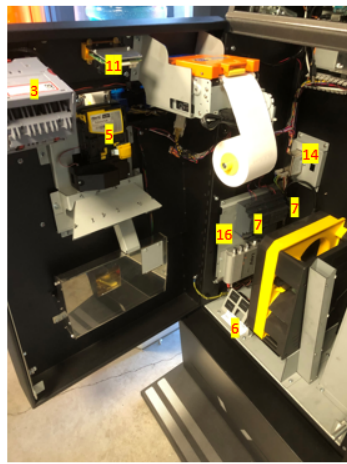

Domino Cabinet with Book of Cards with 1 or 2 monitor(s) 23"

The only technical difference between 1 or 2 monitors is the extra (Top) Monitor.

1. Erron Box - E265 PC board + X10 I/O board
2. Ticketprinter EPIC 880 / EP802
3. Biljetlezer
4. Hopper 1 € / 2 €
5. Muntproever 0,20 € / 0,50 € / 1€ / 2,0 €
6. Tellers
7. Power supply
8. Bookkeeping E-Licentiehouder
9. Bookkeeping Barman
10. Speakers
11. Card Reader
12. GPRS
13. Monitor
14. Netfilter
15. Ventilator
16. Amplifier
17. I-Button

1. Bookkeepingslot E-Licentiehouder
2. Bookkeepingslot Barman
3. I-button
4. Card Reader
5. Coin entry
6. Printer
7. Biljetlezer
8. Slot servicedeur
9. Slot cash box